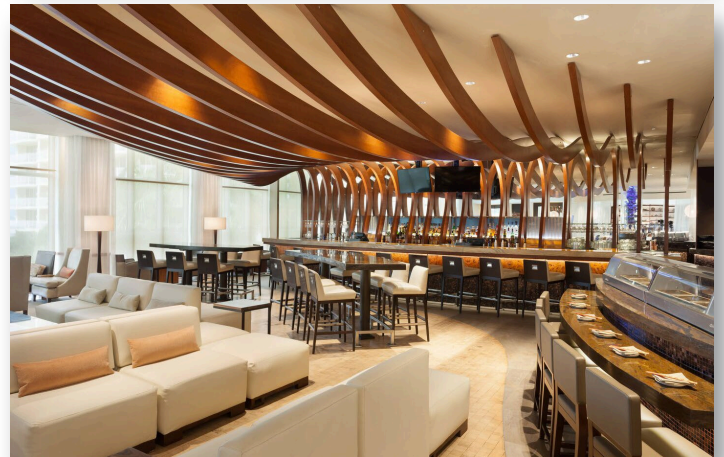

Camp Pendleton Replacement Naval Hospital · Oceanside, CA
Capella Resort Pedregal de Cabo San Lucas · Cabo San Lucas, Mexico
Carl R. Darnall Army Medical Center Replacement Hospital · Killeen, TX
The Children's Hospital at Fitzsimons · Aurora, CO
Cleveland Clinic Abu Dhabi· United Arab Emirates
Conrad Washington DC · Washington, DC
Dallas Convention Center · Dallas, TX
The Douglas Hotel | Parq Vancouver · Vancouver, BC
Four Season's Hotel & Condos · Denver, CO
Four Seasons Montreal · Montreal, Canada
Four Seasons Sharm El Sheikh Hotel · Egypt
George Washington Hospital · Washington, DC
The Hall Arts Complex · Dallas, TX
Hewlett-Packard · Atlanta, GA
Home Depot Headquarters · Atlanta, GA
JW Marriott Vancouver · Canada
Ling Ling Dubai at the Royal Atlantis Resort · UAE
McMurray University Student Center (GUM Center) · Abilene, TX
One&Only Palmilla · Cabo San Lucas, Mexico
One&Only Papagayo · Guanacaste, Costa Rica
Presbyterian Hospital of Dallas · Dallas, TX
Salt River Fields at Talking Stick · Scottsdale, AZ
San Antonio Military Medical Center · Fort Sam Houston, TX
Scottish Rite Hospital · Dallas, TX
St. Regis Cairo (Nile Corniche) · Cairo, Egypt
UCLA · Bradley Hall & DeNeve Hall · Los Angeles, CA
Walter Reed Army Medical Center · Washington, DC

Sdi
FOOD SERVICE
LAUNDRY
BACK OF HOUSE
DESIGN & PLANNING

EMPLOYEE OWNED

303.771.0034
info@sdiconsulting.com
sdiconsulting.com