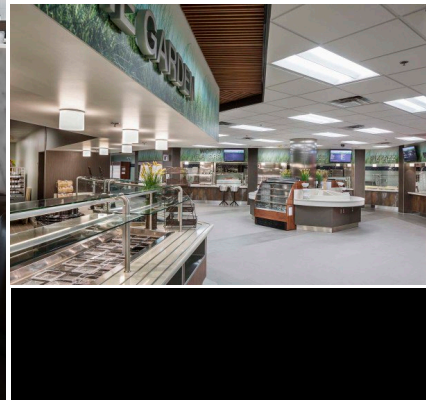

**Sdi**

FOOD SERVICE  
LAUNDRY  
BACK OF HOUSE  
DESIGN & PLANNING

EXPERIENCE • INNOVATION • EFFICIENCY

SDI is an innovative consulting firm with over 38 years of experience specializing in food service, laundry, and back of house design and planning in multiple markets. Our team has planned and designed projects worldwide and is structured to deliver creative, functional designs that build in long-term flexibility and efficiency.