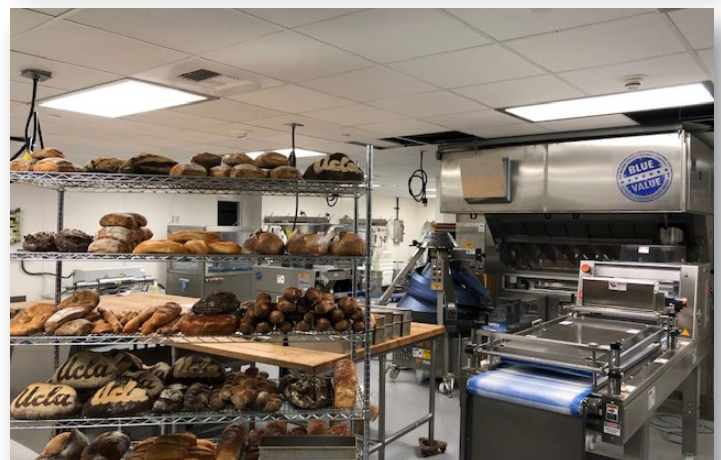

- Alexander Dawson School · Boulder, CO
- Aspen High School · Aspen, CO
- Big Bend Community College · St. Moses Lake, WA
- Buckeye High School · Culinary Arts Kitchen · Buckeye, AZ
- Carrol Technical Institute · Haralson County, GA
- Clark College · Dubuque, IA
- Colorado Mountain College · Steamboat Springs, CO
- Dexter Elementary School · Dexter, NM
- Eaton High School · Eaton, CO
- Floyd College · Atlanta, GA
- Garfield Elementary School · Loveland, CO
- Greeley North|South|East Elementary · Greeley, CO
- Indian Wells Elementary School · Holbrook, AZ
- Jefferson County Middle School · Jefferson County, CO
- Lockwood Elementary School · Clovis, NM
- McMurray University Student Center (GUM Center) · Abilene, TX
- Mead High School · Mead, CO
- Poudre Valley H.S. · Culinary Arts Kitchen · Fort Collins, CO
- Salt Lake City Community College · Salt Lake City, UT
- Southern Utah State College · Cedar City, UT
- Southwest Allen County Elementary · Fort Wayne, IN
- Texas Woman's University · Dallas, TX
- UCLA · Bradley Hall & DeNeve Hall · Los Angeles, CA
- University of Akron · Akron, OH
- Utah Valley Community College · Orem, UT

Over 100+ Education Projects.

303.771.0034
info@sdiconsulting.com
sdiconsulting.com