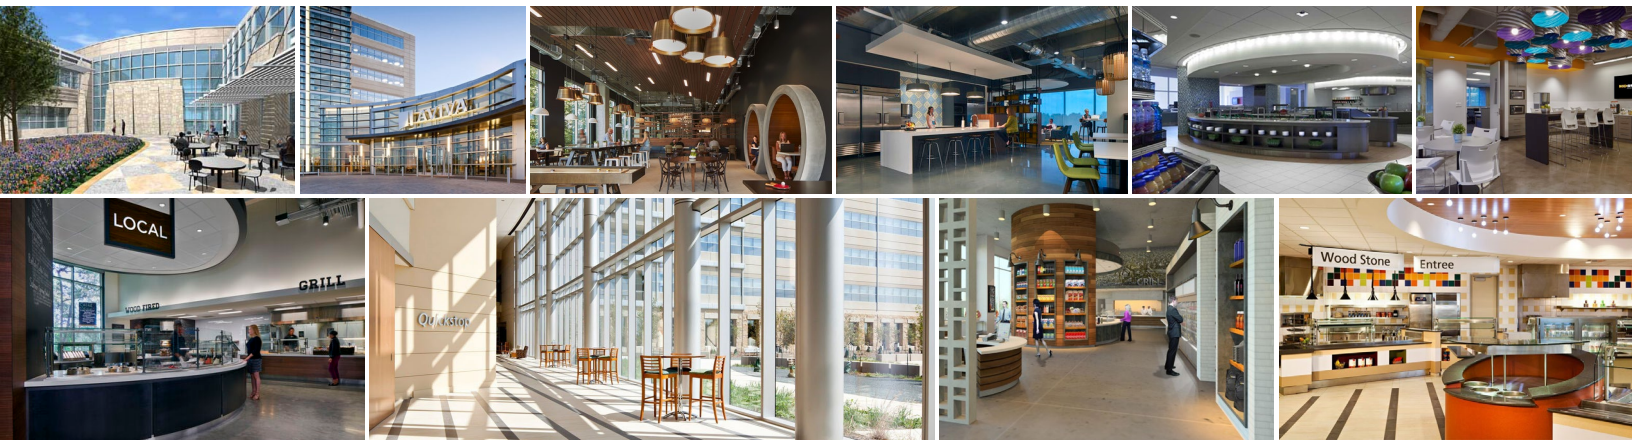

CORPORATE

Sdi

FOOD SERVICE
LAUNDRY
BACK OF HOUSE
DESIGN & PLANNING

EXPERIENCE • INNOVATION • EFFICIENCY

SDI is an innovative consulting firm with over 38 years of experience specializing in food service, laundry, and back of house design and planning in multiple markets. Our team has planned and designed projects worldwide and is structured to deliver creative, functional designs that build in long-term flexibility and efficiency.

CORPORATE

EDUCATION

GOVERNMENT

HEALTHCARE

HOSPITALITY

INTERNATIONAL

PUBLIC ASSEMBLY

Today's workforce demands a greater variety of food and beverage options that are healthy, delicious, and offer a good value; corporate stakeholders are pressed to increase productivity, promote wellness, and retain staff, all with fewer resources. SDI works to bridge this divide, designing an array of food service outlets that promote interaction and reflect the corporate culture, while also addressing practical business objectives.